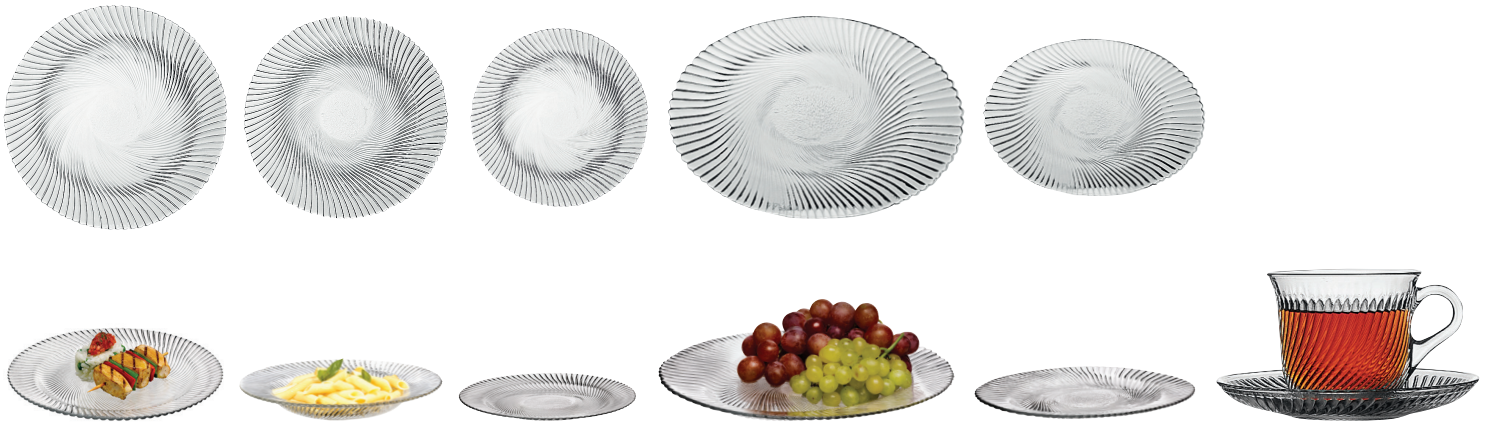

HIGHLIGHTS CAMPAIGN

MARMARA

Mould	Sku	Description	Packing	Volume/Diameter
96776	1106407	SET OF 33 PCS (6 PCS 10271 + 6 PCS 10269+ 6 PCS 10266 + 1 PCS 10272 +2 PCS 10268 +12 PCS 97768 TEA CUP & SAUCER)	GB 1 - 1 OB	245 MM 230 MM 198 MM 330 MM 242 MM 175 CC